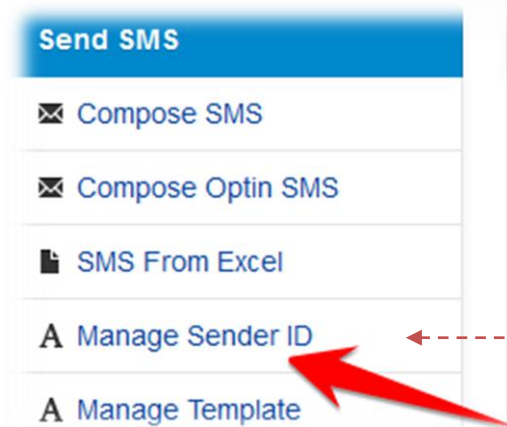

You can Send SMS with Your Own Sender ID

If You want to Send SMS from Your Excel,CSV, Text File, Please Click Here.

You can Send SMS in Different Language By Selecting Language from the .

For Removing Duplicate Numbers, Please Tick on the Box.

If You want to send Schedul SMS, Please Set Your Schedule Time.

MANAGE SENDER IDS

You can send SMS to Your Friend, Customer etc with Your Own Sender ID. Like : SMSNIX, RAHULK, PUNIDE Etc.
For Adding Your Own Sender ID, Please Click "Manage Sender ID" Option & Follow the Bellow Process.

- Add Your 6 Digit Sender Id
- Chose Route Type
- Write an Purpose (any).

SMS FROM EXCEL

Send SMS directly from excel sheet.

Stay connected with your clients or associates. Send SMS online from your excel sheet. No Software required to be installed on your machine. Carry your business even on wheels.