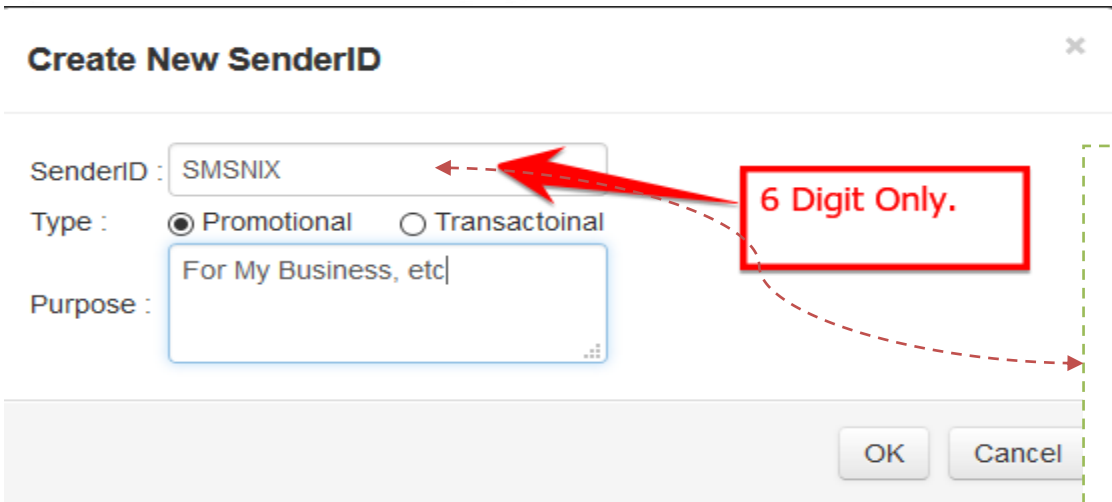

- Add Your 6 Digit Sender Id
- Chose Route Type
- Write an Purpose (any).